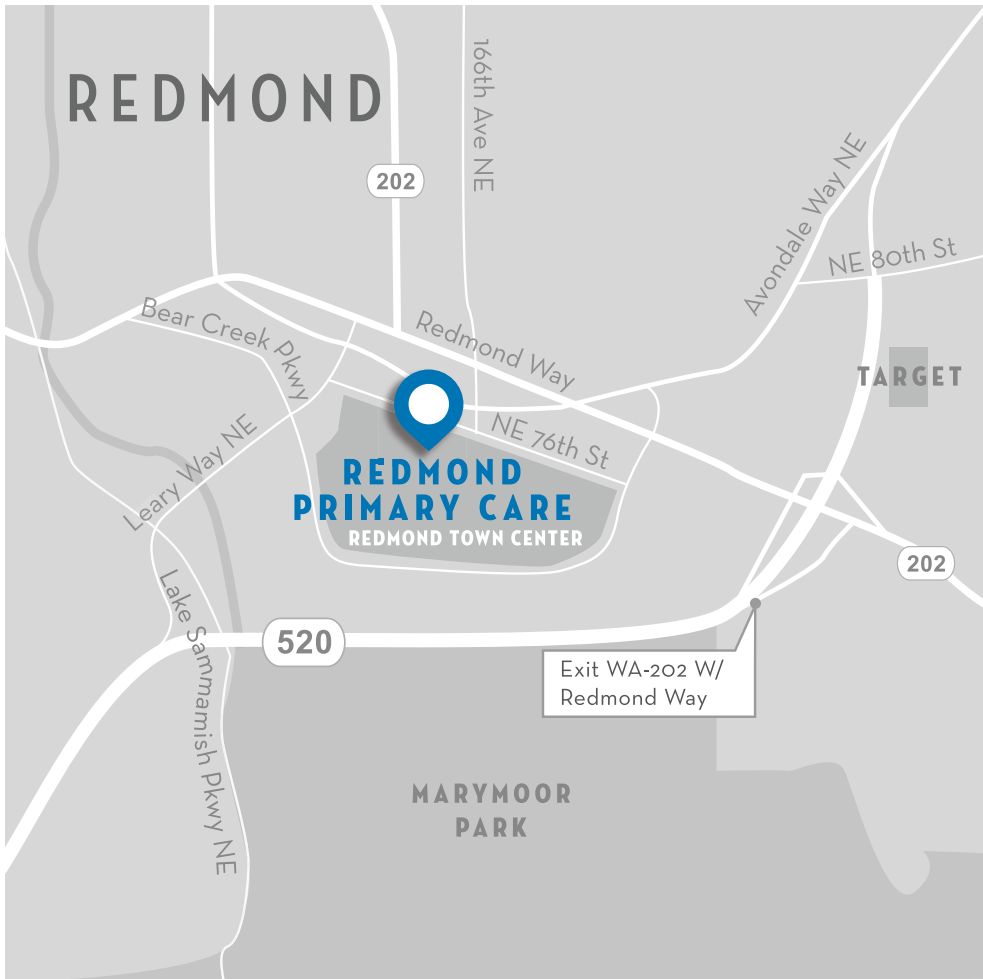

Directions to Redmond •

**16315 NE 74TH STREET
REDMOND, WA 98052
425-635-6430**

FROM I-405 SOUTH:

- Take exit 18 for NE 85th St. toward Kirkland.
- Keep left at fork, follow signs for NE 85th St. and merge onto NE 85th St.
- Continue onto Redmond Way.
- Turn right onto Bear Creek Pkwy.
- Take the 3rd left onto NE 7th St.

NOTE: If taking 520 Eastbound from I-405 - follow 520 directions.

FROM I-405 NORTH:

- Take exit 18 to merge onto WA-908 E/NE 85th St. toward Redmond.
- Continue onto Redmond Way.
- Turn right onto Bear Creek Pkwy.
- Take the 3rd left onto NE 7th St.

NOTE: If taking 520 Eastbound from I-405 - follow 520 directions.

FROM WA-520 EAST:

- Take the West Lake Sammamish Pkwy NE exit.
- Turn left onto West Lake Sammamish Pkwy NE.
- Take the 1st right onto Leary Way NE.
- Turn right onto Bear Creek Pkwy.
- Take the 1st left onto NE 74th St.

FROM WA-202 EAST:

- Turn left onto Cleveland St.
- Turn right onto 116th Ave NE.
- Take the 3rd right onto NE 74th St.